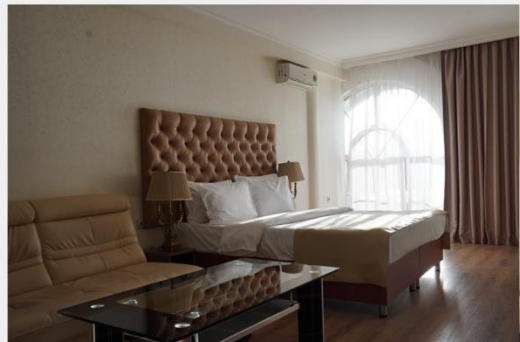

Vnukovo Village Park Hotel & SPA 4*

Metro station: «Salaryevo» – 7 minutes by car

Route to the exhibition: 12 stations to «Myakinino»