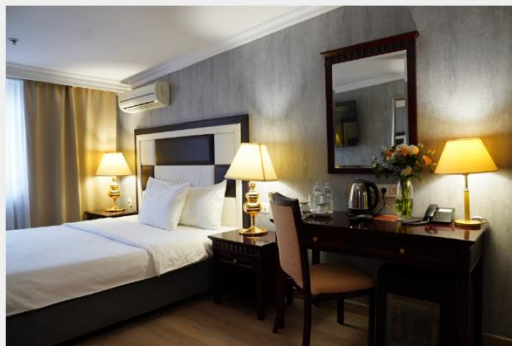

Mandarin Moscow Hotel 4*

Metro stations: «Komsomolskaya», «Krasnoselskaya», «Baumanskaya» – 10 minutes on foot

Route to the exhibition: 13 stations to «Myakinino»