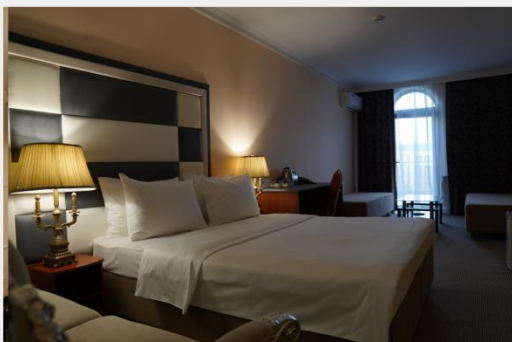

Vnukovo Village Park Hotel & SPA 4*

Metro station: «Salaryevo» – 7 minutes by car

Route to the exhibition: 12 stations to «Myakinino»