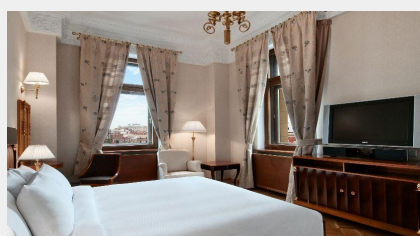

Cosmos Paveletskaya 4*

Metro (subway) station Paveletskaya: 5 min on foot
Individual route: 20 minutes, 5 stops with 1 change from Paveletskaya to Expocentre (Vystavochnaya)

Single
7 790 ₺

BOOK A ROOM

Double
8 790 ₺

BOOK A ROOM

RADISSON Slavyanskaya 4*

Metro (subway) station Kievskaya: 3 min on foot
Individual route: 1 stop (subway station) to Expocentre (Vystavochnaya)

Single
10 490 ₺

BOOK A ROOM

Double
11 990 ₺

BOOK A ROOM