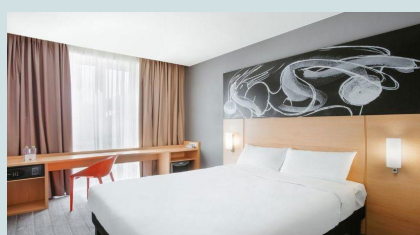

Maxima Panorama 4*

Metro Station (MCC) Avtozavodskaya: 1 min on foot
Individual route: 7 stops from MCC Avtozavodskaya to MCC Delovoy Centr(Expocentre)

Single
4 890 ₺

BOOK A ROOM

Double
5 490 ₺

BOOK A ROOM