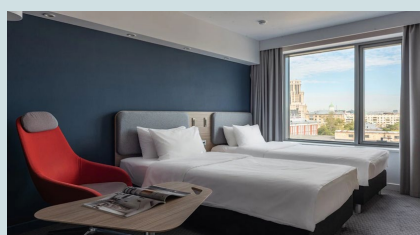

BOOK A ROOM

ALFA Hotel Izmailovo 4*

Metro (subway) station Partizanskaya: 3 min on foot
Individual route: 9 stops to Expocentre (Vystavochnaya)

Single
5 190 ₺

BOOK A ROOM

Double
6 190 ₺

BOOK A ROOM

Cosmos Smart Dubininskaya 3*

Metro (subway) station Paveletskaya: 10 min on foot
Individual route: 20 minutes, 5 stops with 1 change from Paveletskaya to Expocentre (Vystavochnaya)

Single
5 890 ₺

BOOK A ROOM

Double
6 490 ₺

BOOK A ROOM

Cosmos Paveletskaya 4*

Metro (subway) station Paveletskaya: 5 min on foot
Individual route: 20 minutes, 5 stops with 1 change from Paveletskaya to Expocentre (Vystavochnaya)

Single
7 790 ₺

BOOK A ROOM

Double
8 790 ₺

BOOK A ROOM

RADISSON Slavyanskaya 4*

Metro (subway) station Kievskaya: 3 min on foot
Individual route: 1 stop (subway station) to Expocentre (Vystavochnaya)

Single
10 490 ₺

BOOK A ROOM

Double
11 990 ₺

BOOK A ROOM