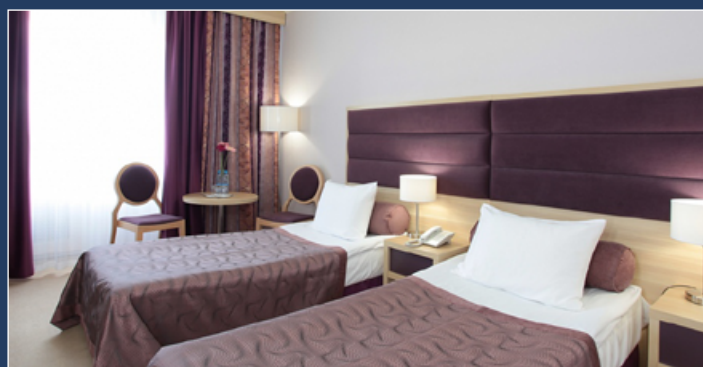

Tourist Hotel Complex «Izmailovo»

105613, Moscow, Izmailovskoye shosse, 71, 4G-D

GAMMA\*\*\* STANDARD PLUS – 3000 rubles/day (weekdays), 2200 rubles/day (weekend)

DELTA\*\*\*\* BUSINESS PREMIUM – 4000 rubles/day (weekdays), 2500 rubles/day (weekend)

With breakfast (buffet) – extra 700 rubles/day, with lunch-dinner (buffet) – extra 750 rubles/day per person

If you would like to include buffet in your booking, you may specify this in your enquiry.

Reservation of accommodation is through the Hotel site using the promo code word “**MAYER**”

- “Partizanskaya” metro station within 5 min;
- Direct metro line to Crocus Expo (one-hour ride);
- 2000 rooms;
- 16 restaurants and bars;
- Ironing room, spa, fitness center, bowling;
- Parking rate: 450 rubles/day.