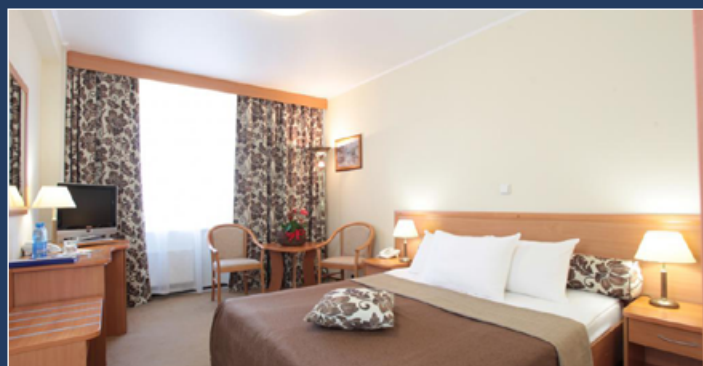

Tourist Hotel Complex «Izmailovo»

105613, Moscow, Izmailovskoye shosse, 71, 4G-D

GAMMA\*\*\* STANDARD PLUS – 3000 rubles/day (weekdays), 2200 rubles/day (weekend)

DELTA\*\*\*\* BUSINESS PREMIUM – 4000 rubles/day (weekdays), 2500 rubles/day (weekend)

With breakfast (buffet) – extra 700 rubles/day, with lunch-dinner (buffet) – extra 750 rubles/day per person

If you would like to include buffet in your booking, you may specify this in your enquiry.

Reservation of accommodation is through the Hotel site using the promo code word “**MAYER**”

- “Partizanskaya” metro station within 5 min;
- Direct metro line to Crocus Expo (one-hour ride);
- 2000 rooms;
- 16 restaurants and bars;
- Ironing room, spa, fitness center, bowling;
- Parking rate: 450 rubles/day.