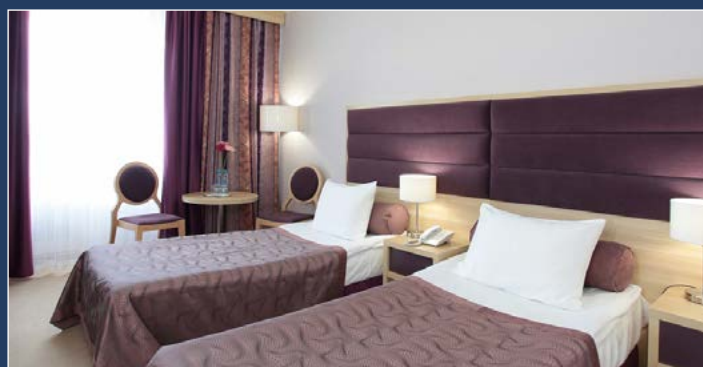

HOTEL IZMAILOVO (GAMMA, DELTA) OFFERS SPECIAL ACCOMMODATION RATES FOR THE EXHIBITION PARTICIPANTS

Тел.: +7 (495) 737-70-70

e-mail: booking@izmailovo.ru

www.izmailovo.ru

Tourist Hotel Complex «Izmailovo»

105613, Moscow, Izmailovskoye shosse, 71, 4G-D

GAMMA*** STANDARD PLUS – 3600 rubles/day, including VAT, excluding food service
DELTA**** BUSINESS PREMIUM – 4200 rubles/day, including VAT, excluding food service
Buffet, 595 rubles/day per person

If you would like to include breakfast in your booking, you may specify this in your enquiry.

Reservation of accommodation is through the Hotel site using the promo code word “**MAYER**”

- “Partizanskaya” metro station within 5 min;
- Direct metro line to Crocus Expo (one-hour ride);
- 2000 rooms;
- 16 restaurants and bars;
- Ironing room, spa, fitness center, bowling;
- Parking rate: 450 rubles/day.