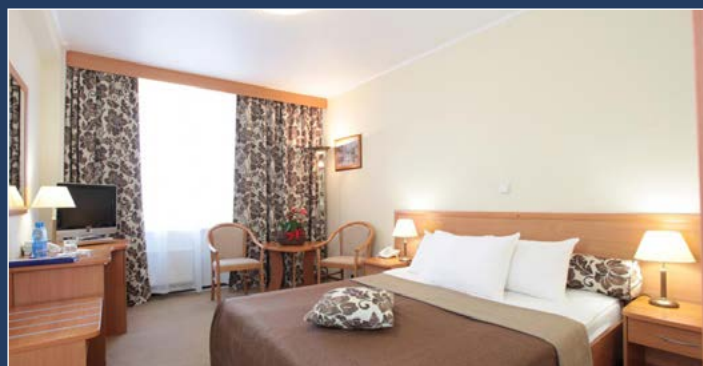

HOTEL IZMAILOVO (GAMMA, DELTA) OFFERS SPECIAL ACCOMMODATION RATES FOR THE EXHIBITION PARTICIPANTS

Тел.: +7 (495) 737-70-70

e-mail: booking@izmailovo.ru

www.izmailovo.ru

Tourist Hotel Complex «Izmailovo»

105613, Moscow, Izmailovskoye shosse, 71, 4G-D

GAMMA*** STANDARD PLUS – 3600 rubles/day, including VAT, excluding food service
DELTA**** BUSINESS PREMIUM – 4200 rubles/day, including VAT, excluding food service
Buffet, 595 rubles/day per person

If you would like to include breakfast in your booking, you may specify this in your enquiry.

Reservation of accommodation is through the Hotel site using the promo code word “**MAYER**”

- “Partizanskaya” metro station within 5 min;
- Direct metro line to Crocus Expo (one-hour ride);
- 2000 rooms;
- 16 restaurants and bars;
- Ironing room, spa, fitness center, bowling;
- Parking rate: 450 rubles/day.